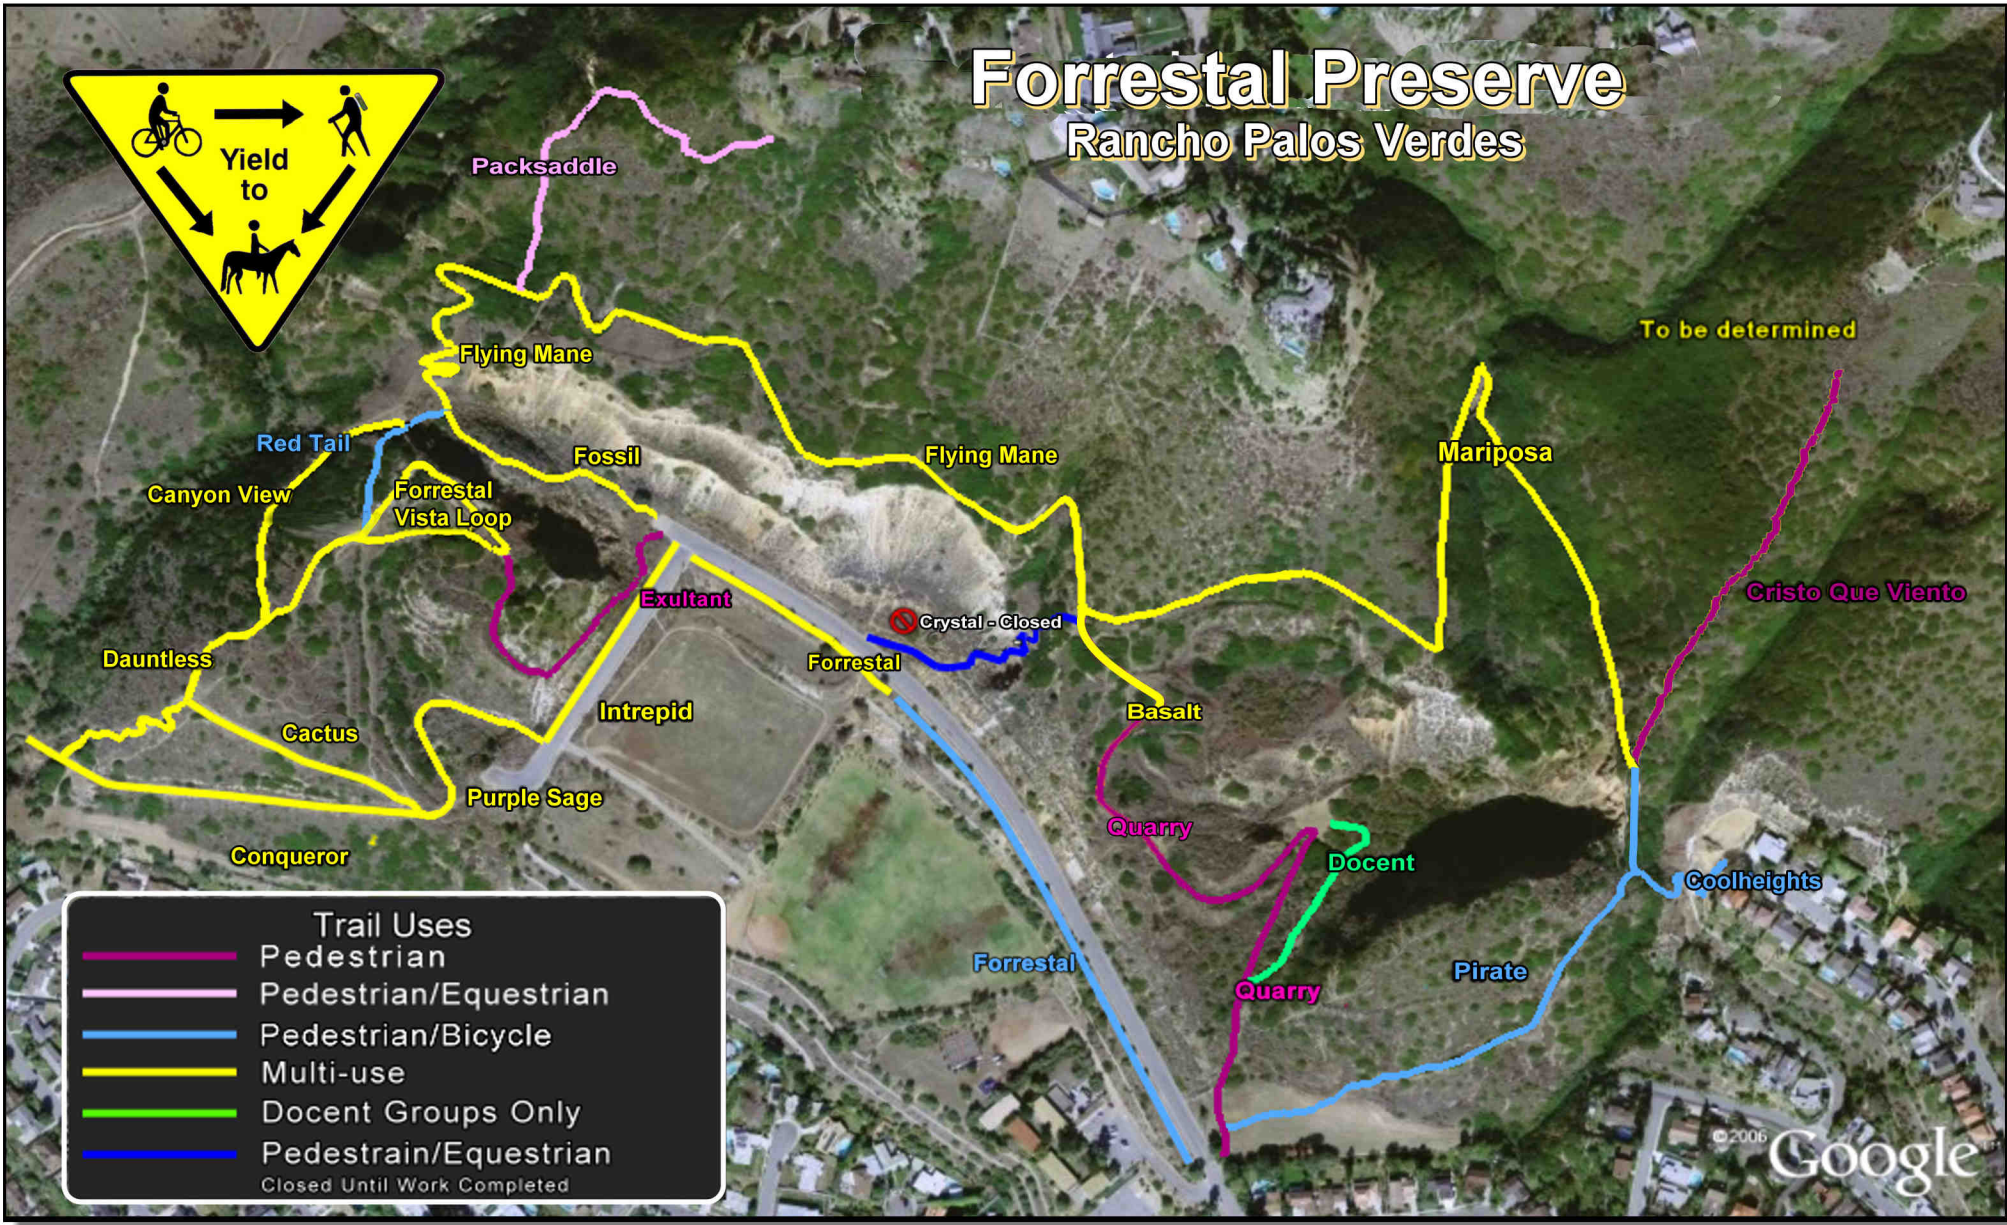

# Forrestal Preserve Rancho Palos Verdes

## Trail Etiquette

- ▶ Yield to all other users.
- ▶ When approaching horses, stop first and move to the downhill side of the trail.
- ▶ When approaching hikers, stop and move aside or slow to a crawl. Never startle anyone.
- ▶ Never speed past anyone.
- ▶ If you can't see far ahead, or are approaching an intersection, slow down. Expect to meet other users.
- ▶ Protect the habitat. Ride only on open trails. Never make new trails, jumps, ramps or change existing trails.
- ▶ Leave no trace. Pick up any trash, yours and others'.
- ▶ We set the example. Make the trail experience enjoyable for everyone.